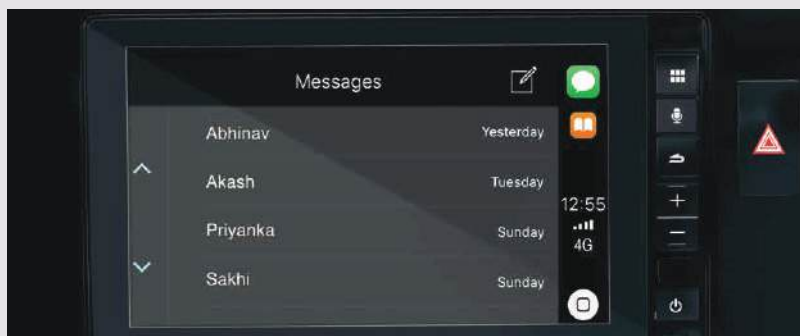

THE PRAISE OF CONNECTIONS

DIGIPAD^{2.0}

17.7 cm TOUCHSCREEN ADVANCED DISPLAY AUDIO SYSTEM

The superbly advanced DIGIPAD 2.0 inspires connectivity like no other. Play fastest-finger-first with messaging, music, apps and more. Use Bluetooth to connect your iPhone via Apple CarPlay® and your Android smartphone via Android Auto™. aWeblink provides additional operation of popular smartphone apps.

- Seamless Smartphone Connectivity (Android Auto™, Apple CarPlay®, Weblink)^c
- Voice Command Video Playback
- Bluetooth for Handsfree Telephone & Audio Streaming Support
- AM/FM Radio, MP3, iPod

MESSAGES