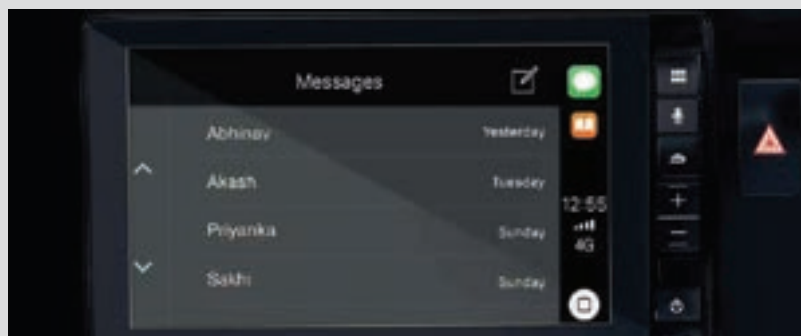

THE PRAISE OF CONNECTIONS

DIGIPAD® 2.0

17.7 cm TOUCHSCREEN ADVANCED DISPLAY AUDIO SYSTEM

The superbly advanced DIGIPAD 2.0 inspires connectivity like no other. Play fastest-finger-first with messaging, music, apps and more. Use Bluetooth to connect your iPhone via Apple CarPlay® and your Android smartphone via Android Auto™. aWeblink provides additional operation of popular smartphone apps.

- Seamless Smartphone Connectivity (Android Auto™, Apple CarPlay®, Weblink)^c
- Voice Command Video Playback
- Bluetooth for Handsfree Telephone & Audio Streaming Support
- AM/FM Radio, MP3, iPod

MESSAGES