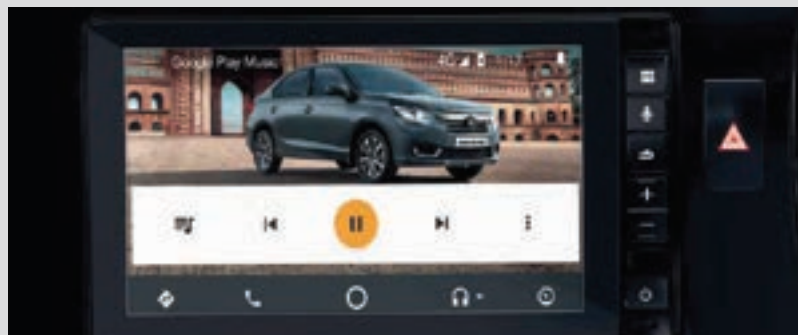

FRONT MAP LAMP

CHROME DOOR HANDLES WITH TOUCH SENSOR BASED SMART ENTRY SYSTEM

THE PRAISE OF CONNECTIONS

DIGIPAD[®] 2.0

17.7 cm TOUCHSCREEN ADVANCED DISPLAY AUDIO SYSTEM

The superbly advanced DIGIPAD 2.0 inspires connectivity like no other. Play fastest-finger-first with messaging, music, apps and more. Use Bluetooth to connect your iPhone via Apple CarPlay[®] and your Android smartphone via Android Auto[™]. aWeblink provides additional operation of popular smartphone apps.

HANDSFREE TELEPHONE

MESSAGES

ANDROID AUTO[™]

SMARTPHONE NAVIGATION

MEDIA PLAYER

THE ROBUSTNESS OF PERFORMANCE

At the heart of Amaze is a solid and powerful 1.2 Litres i-VTEC petrol engine. Enhanced with low friction technologies for output and efficiency, you can enjoy 66 kW [90 ps] @ 6000 rpm of power in the manual transmission.