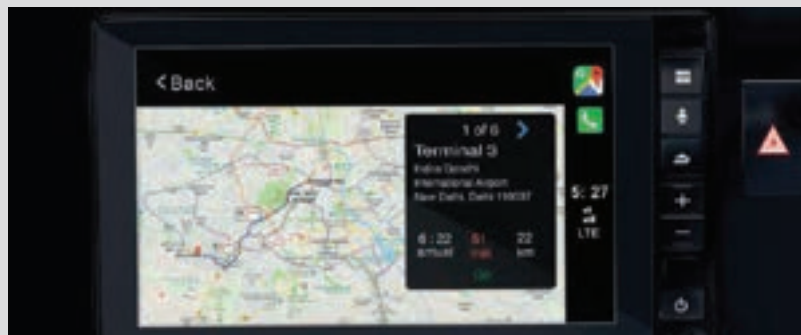

SMARTPHONE NAVIGATION