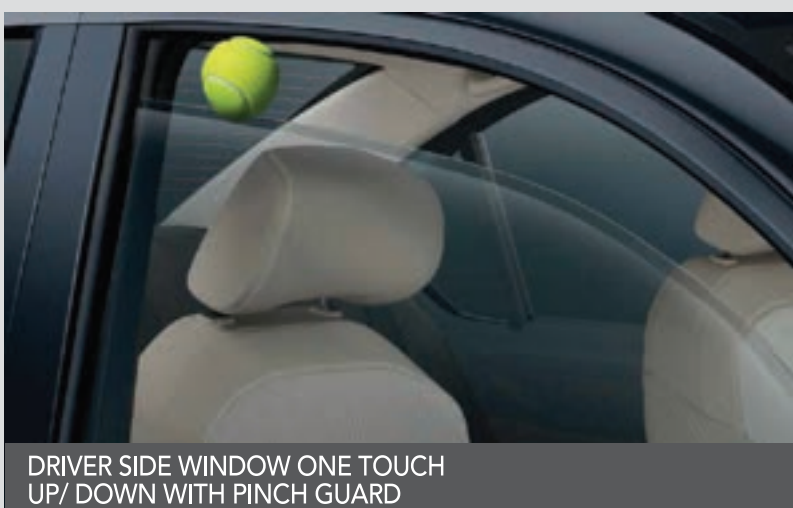

THE REPUTE OF PROTECTION

The safety of the car and the people inside it has always been a priority for every Honda car. The Amaze is packed with the latest features for secured protection.

STANDARD DUAL AIRBAGS

STANDARD ABS WITH EBD

STANDARD ISOFIX SEATS

ACE™ BODY STRUCTURE

REAR MULTI-VIEW CAMERA WITH GUIDELINES

DRIVER SIDE WINDOW ONE TOUCH UP/ DOWN WITH PINCH GUARD

AUTOMATIC HEADLIGHT CONTROL WITH LIGHT SENSOR

THE MAGNETISM OF CONFIDENCE